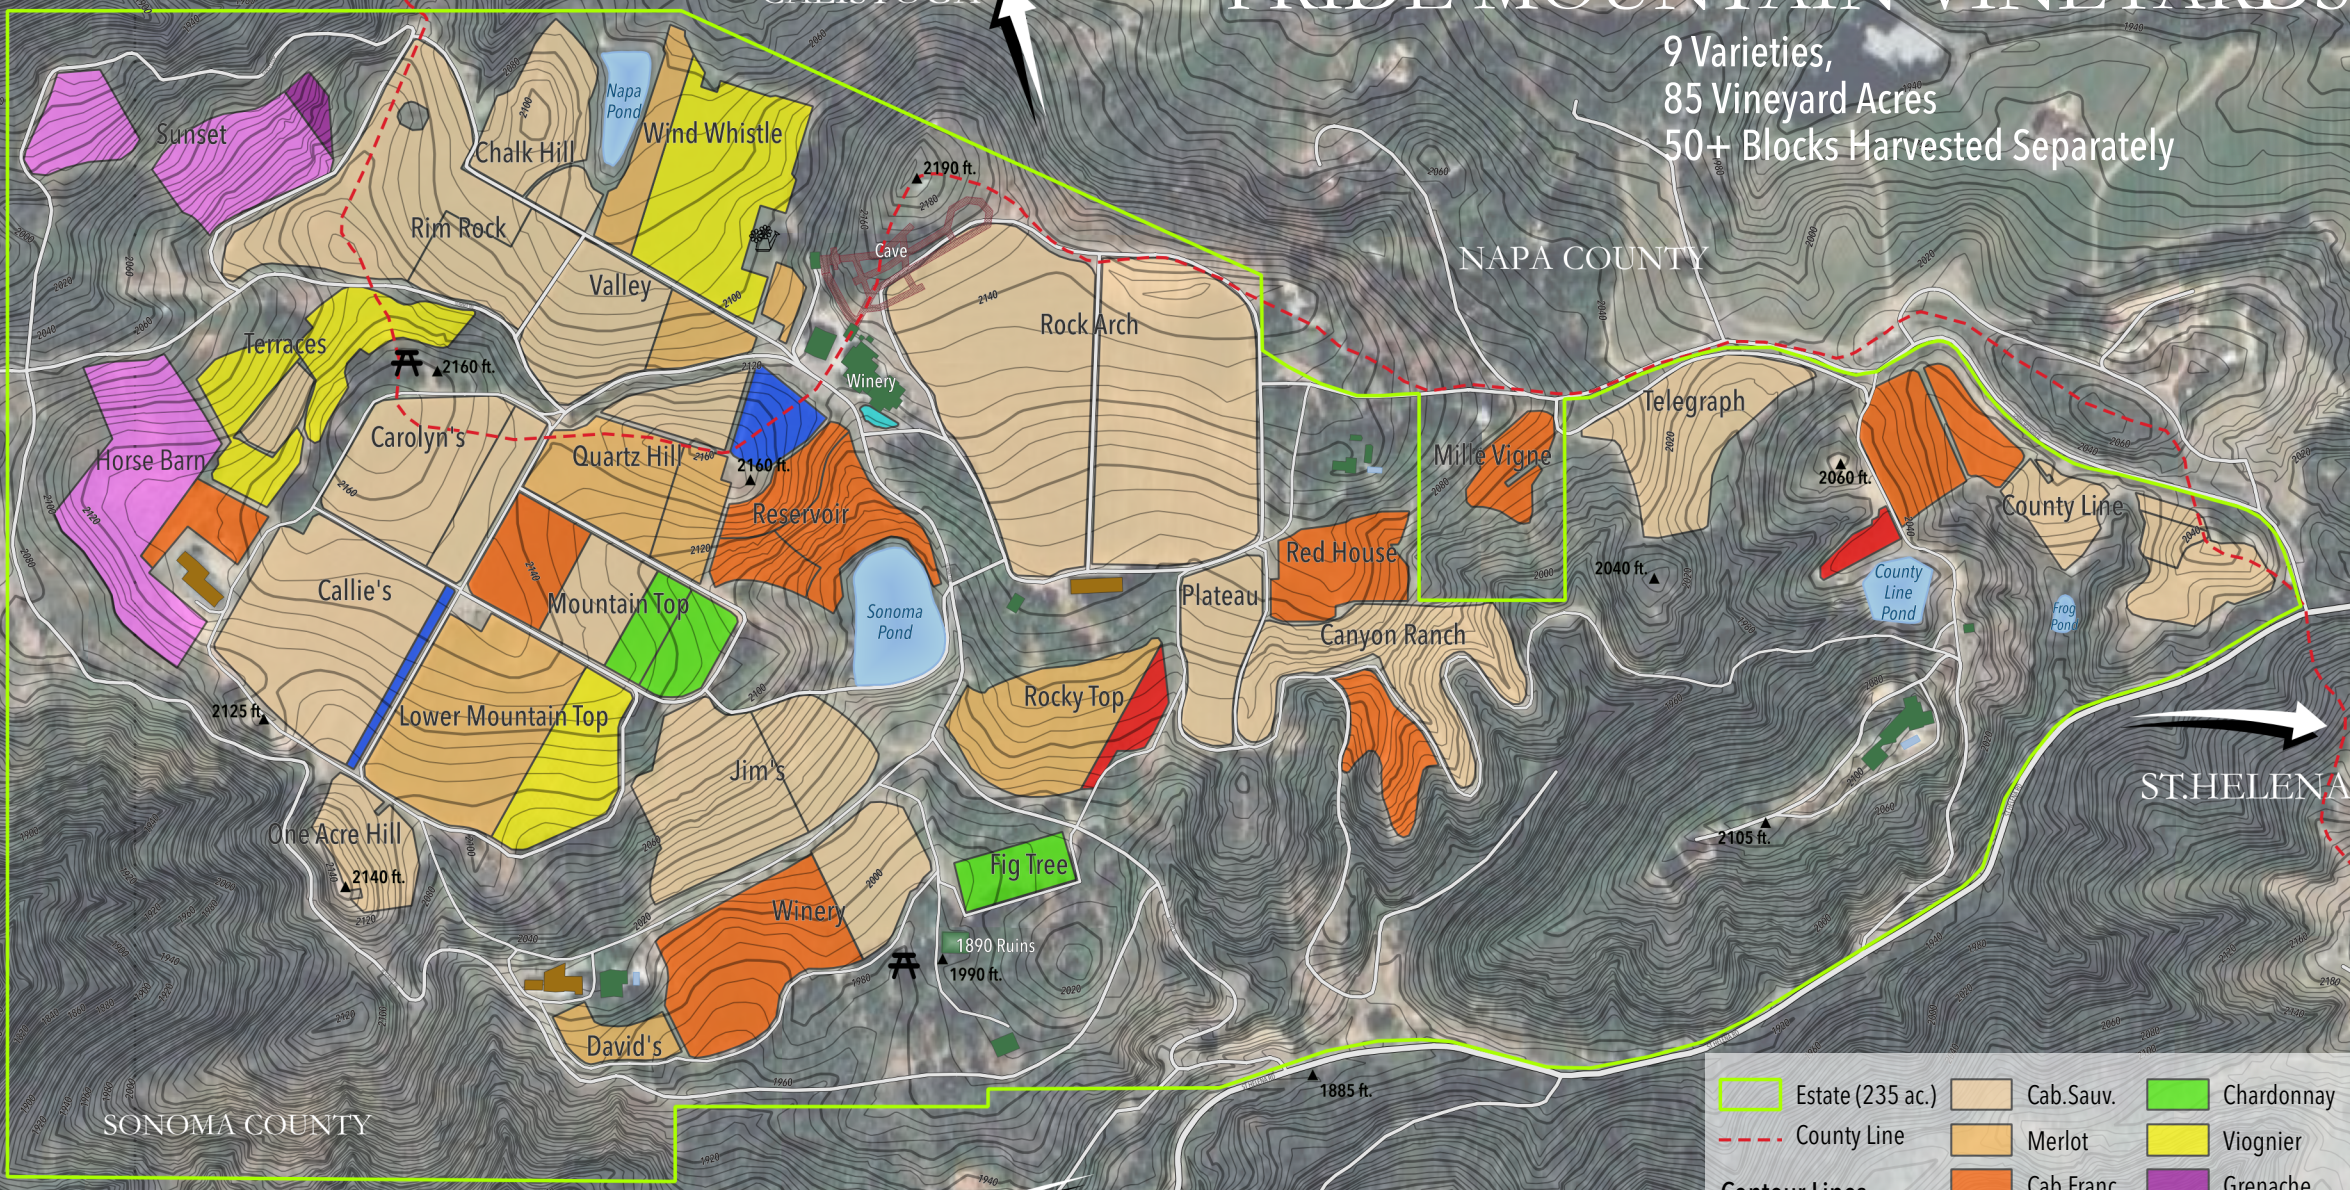

PRIDE MOUNTAIN VINEYARDS

9 Varieties,
85 Vineyard Acres
50+ Blocks Harvested Separately

CALISTOGA

NAPA COUNTY

ST. HELENA

SONOMA COUNTY

SANTA ROSA

Estate (235 ac.)	Cab.Sauv.	Chardonnay
County Line	Merlot	Viognier
Contour Lines	Cab.Franc	Grenache
20 ft.	Sangiovese	Petit Verdot
5 ft.	Syrah	Mix Vines